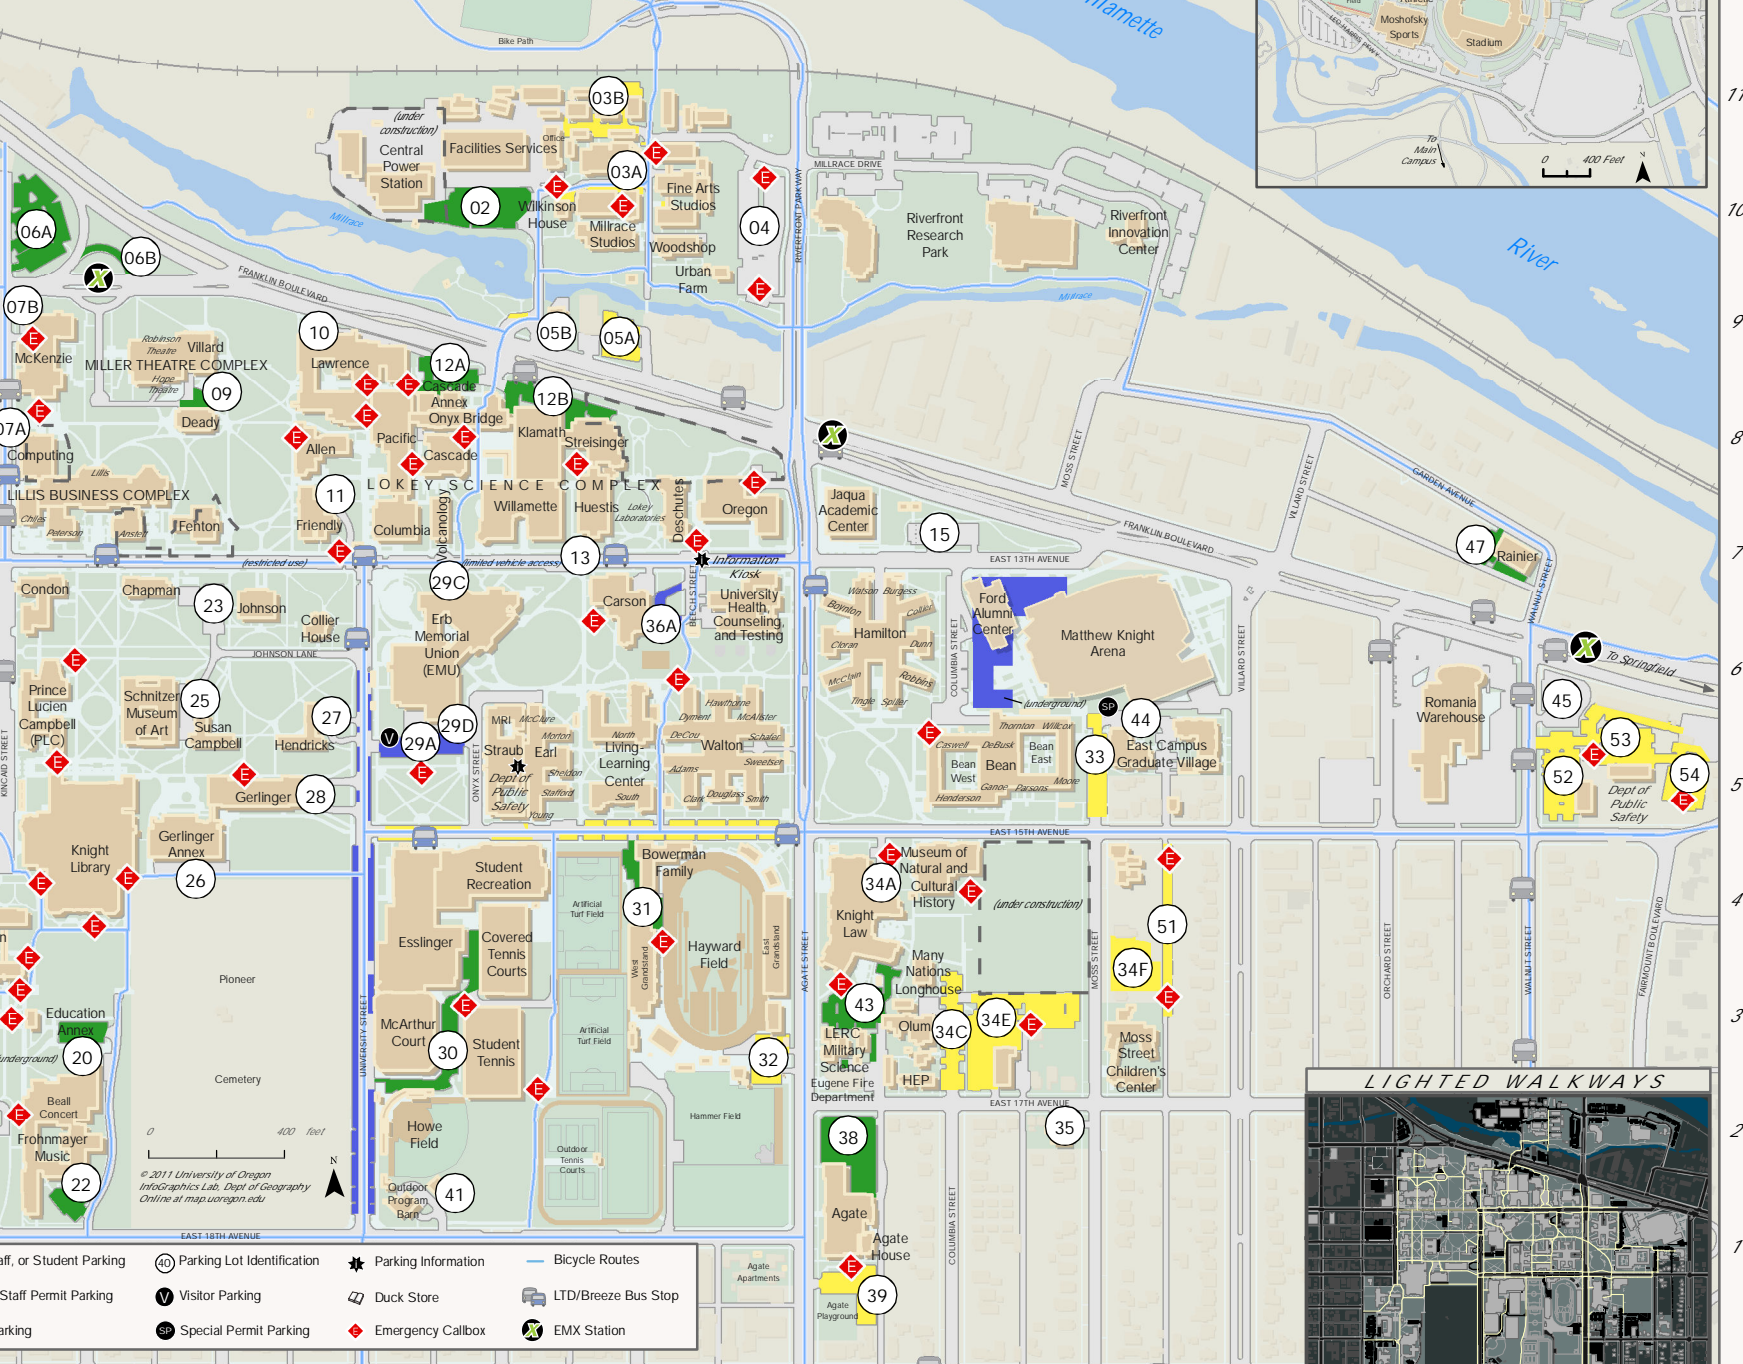

To Riley Hall
Barnhart Hall
Baker Downtown
Center
(see insert above)

Sacred Heart
Medical Center

Eugene Police
Department

Northwest
Christian
University

UD
Annex

Lillis Business
Complex

Condon

Chapman

Prince Lucien
Campbell
(PLC)

Alder Building

HEDCO
Education

Clinical
Services

To EC Cares