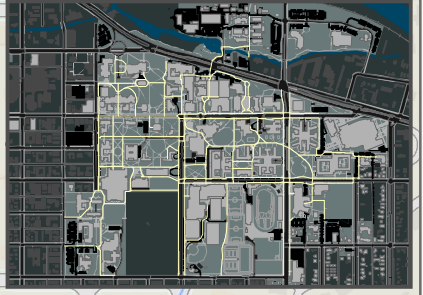

LIGHTED WALKWAYS